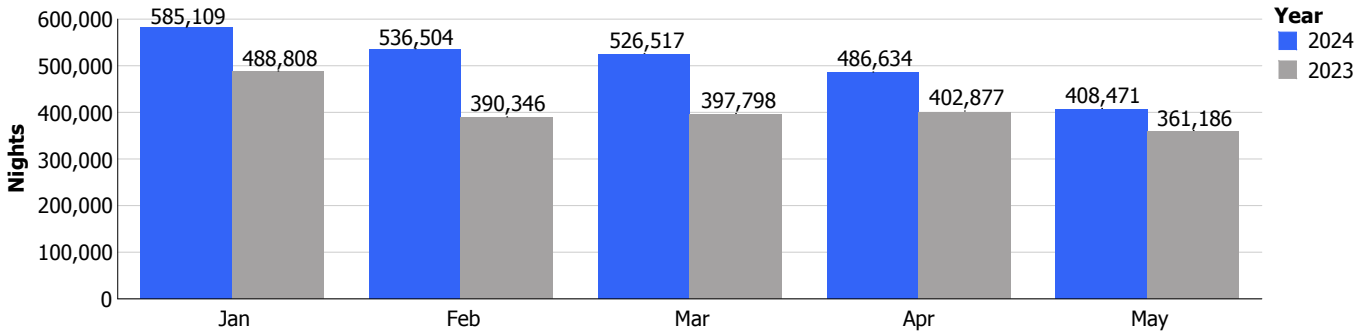

2024YTD	% Total	2023YTD	% Total	% Change
186,862	7.3%	148,767	7.3%	26%
477,471	18.8%	378,813	18.6%	26%
664,333	26.1%	527,580	25.8%	26%
27,335	1.1%	26,116	1.3%	5%
122,369	4.8%	48,477	2.4%	152%
8,828	0.3%	9,509	0.5%	-7%
108,204	4.3%	85,324	4.2%	27%
9,242	0.4%	6,615	0.3%	40%
4,740	0.2%	3,187	0.2%	49%
19,896	0.8%	24,600	1.2%	-19%
5,764	0.2%	6,969	0.3%	-17%
26,104	1.0%	7,026	0.3%	272%
25,096	1.0%	20,389	1.0%	23%
357,578	14.1%	238,212	11.7%	50%
21,926	0.9%	23,209	1.1%	-6%
8,752	0.3%	6,383	0.3%	37%
1,505	0.1%	1,917	0.1%	-21%
5,961	0.2%	7,035	0.3%	-15%
17,172	0.7%	11,823	0.6%	45%
22,391	0.9%	29,877	1.5%	-25%
77,707	3.1%	80,244	3.9%	-3%
5,308	0.2%	4,488	0.2%	18%
42,478	1.7%	35,863	1.8%	18%
4,139	0.2%	2,372	0.1%	74%
10,128	0.4%	8,013	0.4%	26%
78,082	3.1%	67,168	3.3%	16%
7,487	0.3%	3,848	0.2%	95%
1,171,232	46.1%	980,265	48.0%	19%
7,927	0.3%	4,404	0.2%	80%
6,583	0.3%	4,222	0.2%	56%
11,699	0.5%	11,231	0.6%	4%
20,875	0.8%	19,638	1.0%	6%
34,892	1.4%	24,336	1.2%	43%
1,400,830	55.1%	1,165,848	57.1%	20%
16,889	0.7%	14,375	0.7%	17%
25,898	1.0%	14,756	0.7%	76%
42,787	1.7%	29,131	1.4%	47%
2,543,235	100.0%	2,041,015	100.0%	25%

Stay over

Day trippers

Stay over nights

Cruise arrivals