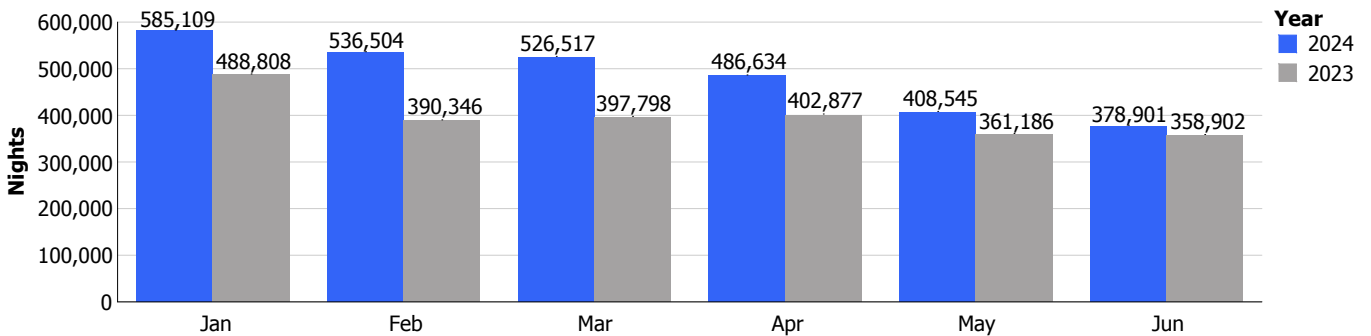

2024YTD	% Total	2023YTD	% Total	% Change
191,417	6.6%	158,336	6.6%	21%
568,474	19.5%	461,961	19.2%	23%
759,891	26.0%	620,297	25.8%	23%
34,680	1.2%	30,875	1.3%	12%
141,720	4.8%	62,043	2.6%	128%
11,149	0.4%	11,850	0.5%	-6%
143,759	4.9%	106,665	4.4%	35%
10,210	0.3%	8,080	0.3%	26%
4,994	0.2%	4,273	0.2%	17%
22,176	0.8%	29,539	1.2%	-25%
7,519	0.3%	8,688	0.4%	-13%
30,266	1.0%	9,186	0.4%	229%
30,069	1.0%	24,099	1.0%	25%
436,542	14.9%	295,298	12.3%	48%
26,783	0.9%	29,251	1.2%	-8%
10,194	0.3%	7,568	0.3%	35%
1,904	0.1%	2,125	0.1%	-10%
7,601	0.3%	8,761	0.4%	-13%
20,084	0.7%	15,705	0.7%	28%
27,609	0.9%	36,490	1.5%	-24%
94,175	3.2%	99,900	4.2%	-6%
5,688	0.2%	4,748	0.2%	20%
48,893	1.7%	41,977	1.7%	16%
4,186	0.1%	2,495	0.1%	68%
11,321	0.4%	9,064	0.4%	25%
85,379	2.9%	77,079	3.2%	11%
9,287	0.3%	4,536	0.2%	105%
1,323,562	45.3%	1,135,969	47.3%	17%
9,647	0.3%	6,042	0.3%	60%
7,001	0.2%	4,597	0.2%	52%
12,648	0.4%	12,266	0.5%	3%
23,900	0.8%	22,929	1.0%	4%
39,640	1.4%	29,575	1.2%	34%
1,581,152	54.1%	1,351,277	56.3%	17%
23,021	0.8%	15,704	0.7%	47%
27,429	0.9%	17,441	0.7%	57%
50,450	1.7%	33,145	1.4%	52%
2,922,210	100.0%	2,399,917	100.0%	22%

Stay over

Day trippers

Stay over nights

Cruise arrivals